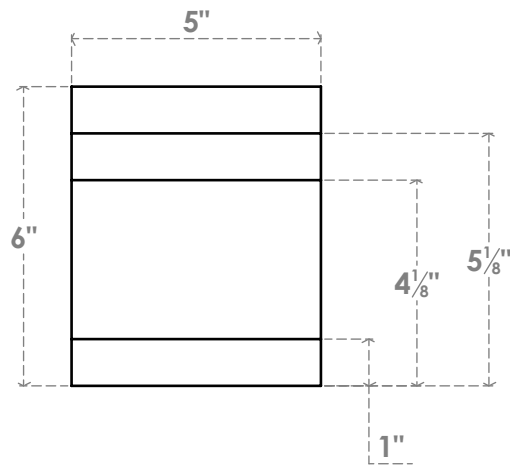

RFTP05X06X30MED

5"W X 6"H X 30"L MEDITERRANEAN ARCHITECTURAL GRADE PVC RAFTER TAIL

SIDE PROFILE

ISOMETRIC

FRONT PROFILE

EKENA MILLWORK
 2300 WEST MAIN ST.
 CLARKSVILLE, TX 75426
 TOLL FREE: 866-607-0453
 WWW.EKENAMILLWORK.COM