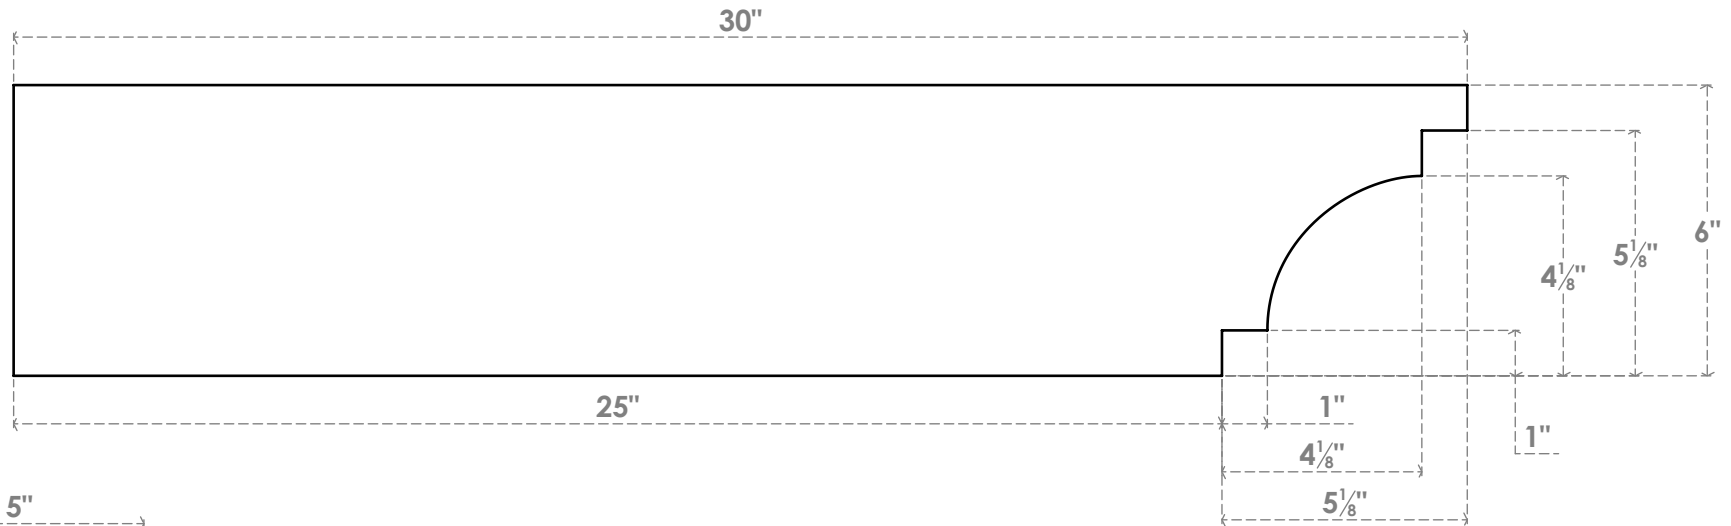

RFTP05X06X30MED

5"W X 6"H X 30"L MEDITERRANEAN ARCHITECTURAL GRADE PVC RAFTER TAIL

SIDE PROFILE

ISOMETRIC

FRONT PROFILE

EKENA MILLWORK
 2300 WEST MAIN ST.
 CLARKSVILLE, TX 75426
 TOLL FREE: 866-607-0453
 WWW.EKENAMILLWORK.COM